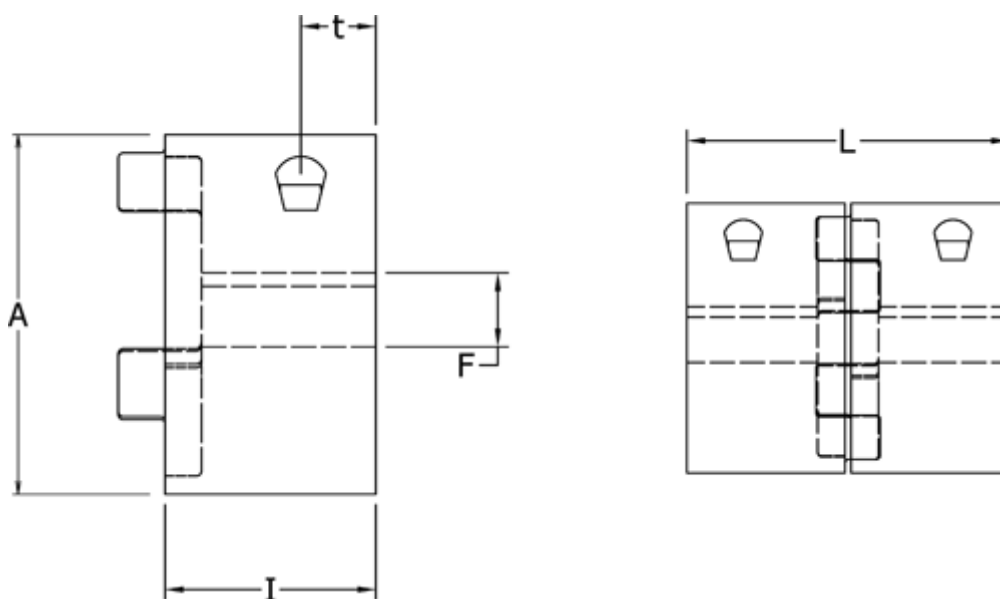

# Data Sheet

Article number: 3335024M025

Description: Clamping Hub Klonex ES 28/38  
ALU Aluminium, Bore 25H7 mm

## Measures

A = 55  
F = 25  
I = 30  
L = 78  
t = 12.0